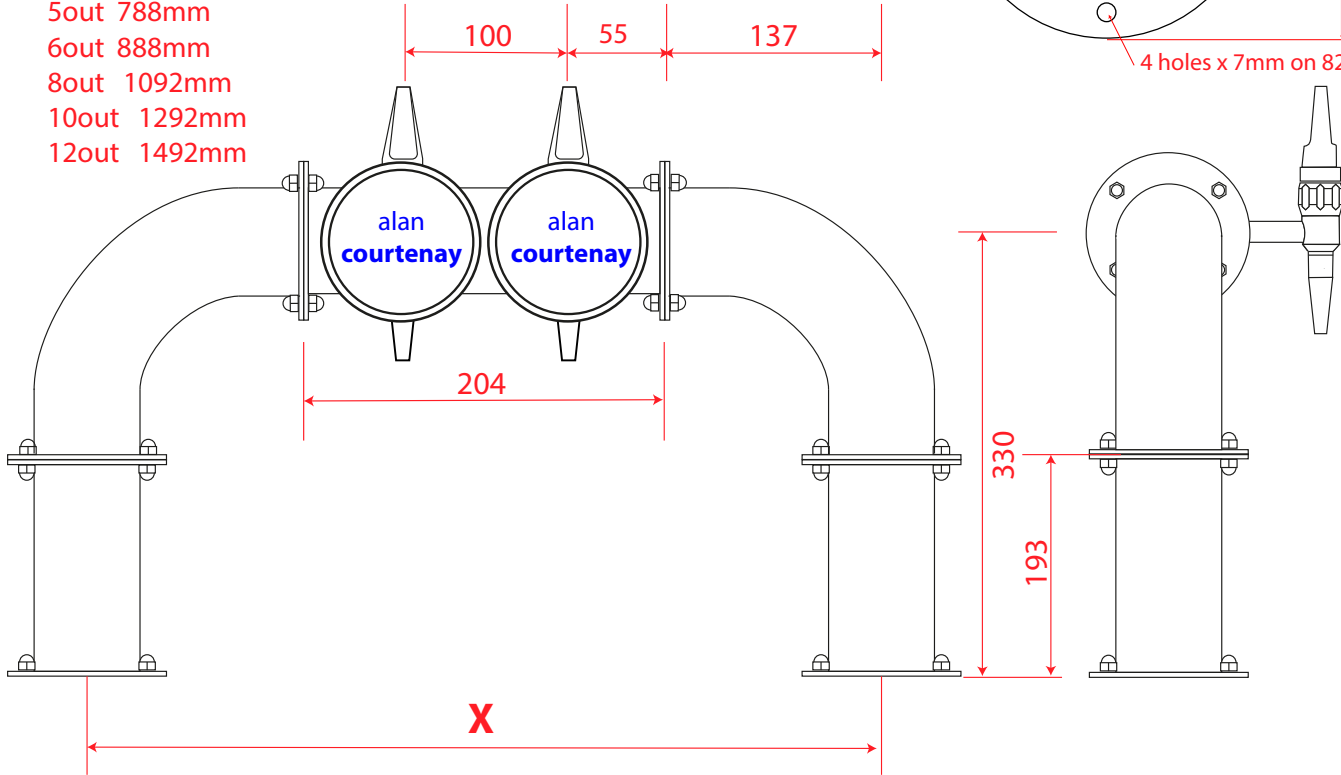

X

- 2out 488mm
- 3out 588mm
- 4out 688mm
- 5out 788mm
- 6out 888mm
- 8out 1092mm
- 10out 1292mm
- 12out 1492mm

4 holes x 7mm on 82mm P.C.D