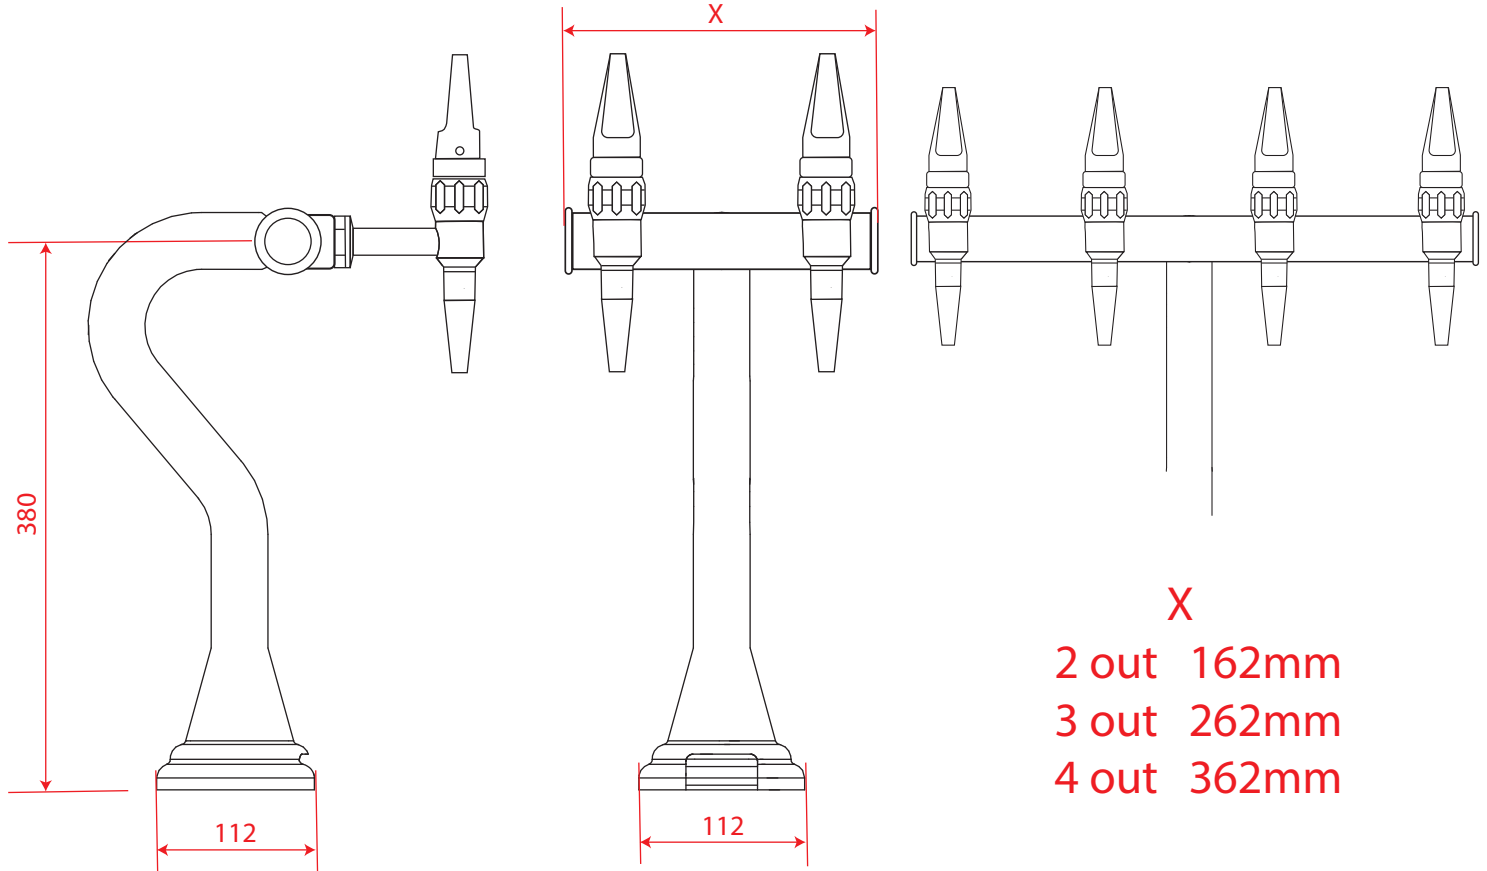

CYGNUS TEE

- X
- 2 out 162mm
 - 3 out 262mm
 - 4 out 362mm