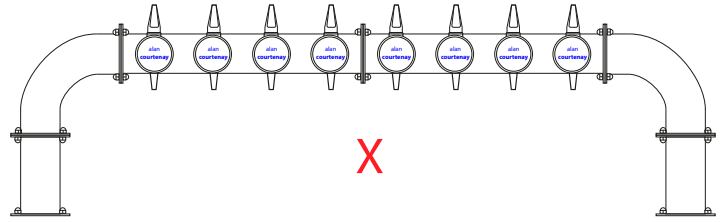

# Delta Bridge 4 illuminated

2out 598mm  
 3out 698mm  
 4out 798mm  
 5out 898mm

6out 998mm  
 8out 1206mm  
 10out 1406mm  
 12out 1606mm